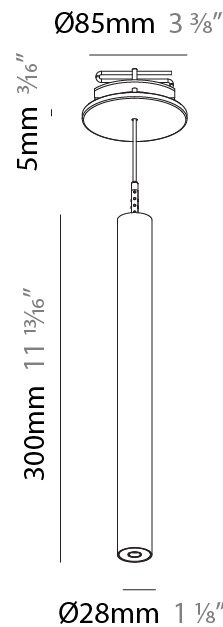

HANGOVER PLUG MONOPOINT RECESSED CANOPY SUSPENSION

PROJECT
TYPE
SPECIFIER
QUANTITY
DATE

A30840-

base number	Color Temperature	Finishes (Diamond)	Finishes (Triangle)	Finishes (Circle)	Lens Options	Cable Options
-------------	-------------------	--------------------	---------------------	-------------------	--------------	---------------

Shape: Cylinder
 Diameter (mm): 28
 Diameter (in): 1 1/8
 Height (mm): 300
 Height (in): 11 13/16
 Max. Overall Height (mm): 2300
 Max. Overall Height (in): 90 3/16
 Min. Recessing Depth (mm): 75
 Min. Recessing Depth (in): 2 15/16
 Light Distribution: Downlight
 Weight (kg): 0.389
 Weight (lbs): 0.856
 Fixture Finish: SSR / BKV / CWI / CRY / HAB / UFT / ITA / RUA / FTG / MYG / LOD / PUS / FRO / FUP / KIA / POP / BLS / SPG / MEY / GOH / GUM / CHC / COM / ABZ / JAG / OBR / MOS / ROR
 Fixture Material: Aluminum
 Cable Details: 2000mm or 4000mm Black Cable
 Cut-out Measurements: 68mm / 2 11/16"

OPTICAL

Optic°: 24 / 32 / 34 / 55 / 58

RATINGS AND CERTIFICATIONS

Certified By: Certified for North American Standards
 IP rating: IP20

HANGOVER PLUG MONOPOINT RECESSED CANOPY SUSPENSION

A30840-

PROJECT
TYPE
SPECIFIER
QUANTITY
DATE

PHYSICAL

Shape: Cylinder
 Diameter (mm): 28
 Diameter (in): 1 1/8
 Height (mm): 300
 Height (in): 11 13/16
 Max. Overall Height (mm): 2300
 Max. Overall Height (in): 90 7/16
 Min. Recessing Depth (mm): 75
 Min. Recessing Depth (in): 2 15/16
 Light Distribution: Downlight
 Weight (kg): 0.63
 Weight (lbs): 1.39
 Diffuser: Shine Ring - Opal / Yellow / Orange / Red / Blue / Green
 Fixture Finish: SSR / BKV / CWI / CRY / HAB / UFT / ITA / RUA / FTG / MYG / LOD / PUS / FRO / FUP / KIA / POP / BLS / SPG / MEY / GOH / GUM / CHC / COM / ABZ / JAG / OBR / MOS / ROR
 Fixture Material: Aluminum
 Cable Details: 2000mm or 4000mm Black Cable
 Cut-out Measurements: 68mm / 2 11/16"